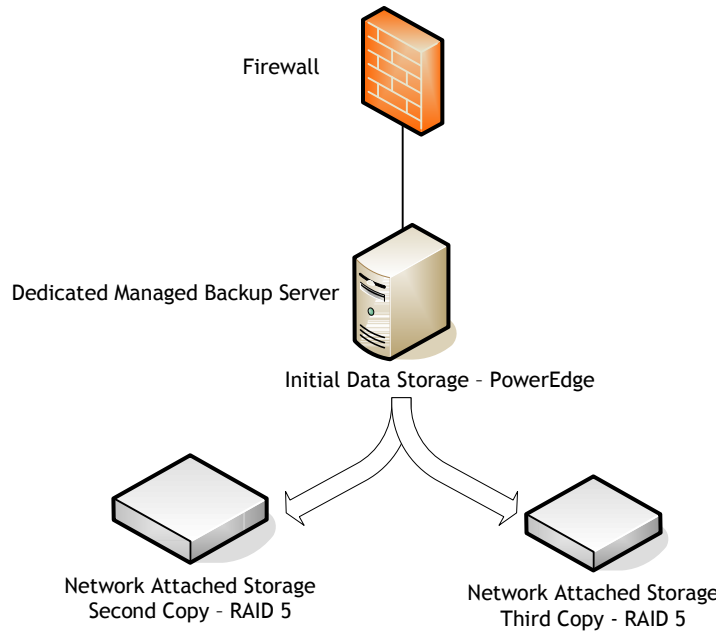

Remote Administration

- <http://offsite.best-it-shop.com:4280>
- Automatic reports and alerts via email

Hardware

- Dell PowerEdge Servers RAID 5 (Your Data will be stored on 3 servers)
  - RAID 5 Drives
  - Redundant Power Supplies (*Building has a generator*)
  - Redundant NIC Cards
- Redundant Tier 1 bandwidth providers
- Redundant power feeds into facility